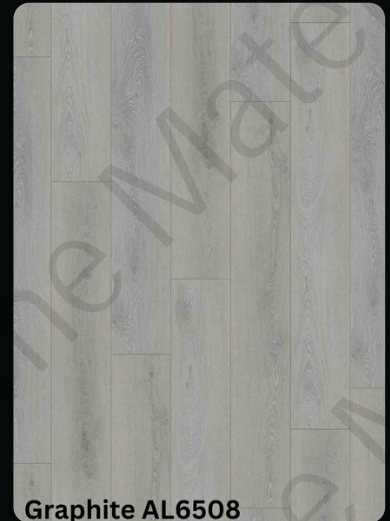

Sunshine Home Material Lux Flooring

9"x59"(230x1500mm)

Dimensions

0.2"(6.5mm)

Overall Thickness

20mil(0.5mm)

Wear Layer

Super Protect

Scratch & Stain Resistance

Wood Texture

Finish

Enhanced Bevels

Edge Profile

1.5 mm

Pre-attached Pad

22.28

Sq.Ft. / Carton