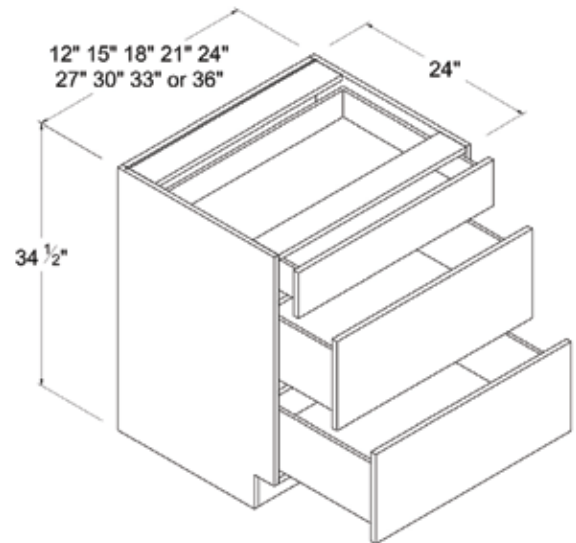

Three Drawer Base Cabinet

Item Code		W	H	D
3DB12	Cabinet	12	34 1/2	24
	Small Drawer	11 7/8	6	3/4
	Big Drawer	11 7/8	11 3/4	3/4
3DB15	Cabinet	15	34 1/2	24
	Small Drawer	14 7/8	6	3/4
	Big Drawer	14 7/8	11 3/4	3/4
3DB18	Cabinet	18	34 1/2	24
	Small Drawer	17 7/8	6	3/4
	Big Drawer	17 7/8	11 3/4	3/4
3DB21	Cabinet	21	34 1/2	24
	Small Drawer	20 7/8	6	3/4
	Big Drawer	20 7/8	11 3/4	3/4
3DB24	Cabinet	24	34 1/2	24
	Small Drawer	23 7/8	6	3/4
	Big Drawer	23 7/8	11 3/4	3/4
3DB27	Cabinet	27	34 1/2	24
	Small Drawer	26 7/8	6	3/4
	Big Drawer	26 7/8	11 3/4	3/4
3DB30	Cabinet	30	34 1/2	24
	Small Drawer	29 7/8	6	3/4
	Big Drawer	29 7/8	11 3/4	3/4
3DB33	Cabinet	33	34 1/2	24
	Small Drawer	32 7/8	6	3/4
	Big Drawer	32 7/8	11 3/4	3/4
3DB36	Cabinet	36	34 1/2	24
	Small Drawer	35 7/8	6	3/4
	Big Drawer	35 7/8	11 3/4	3/4