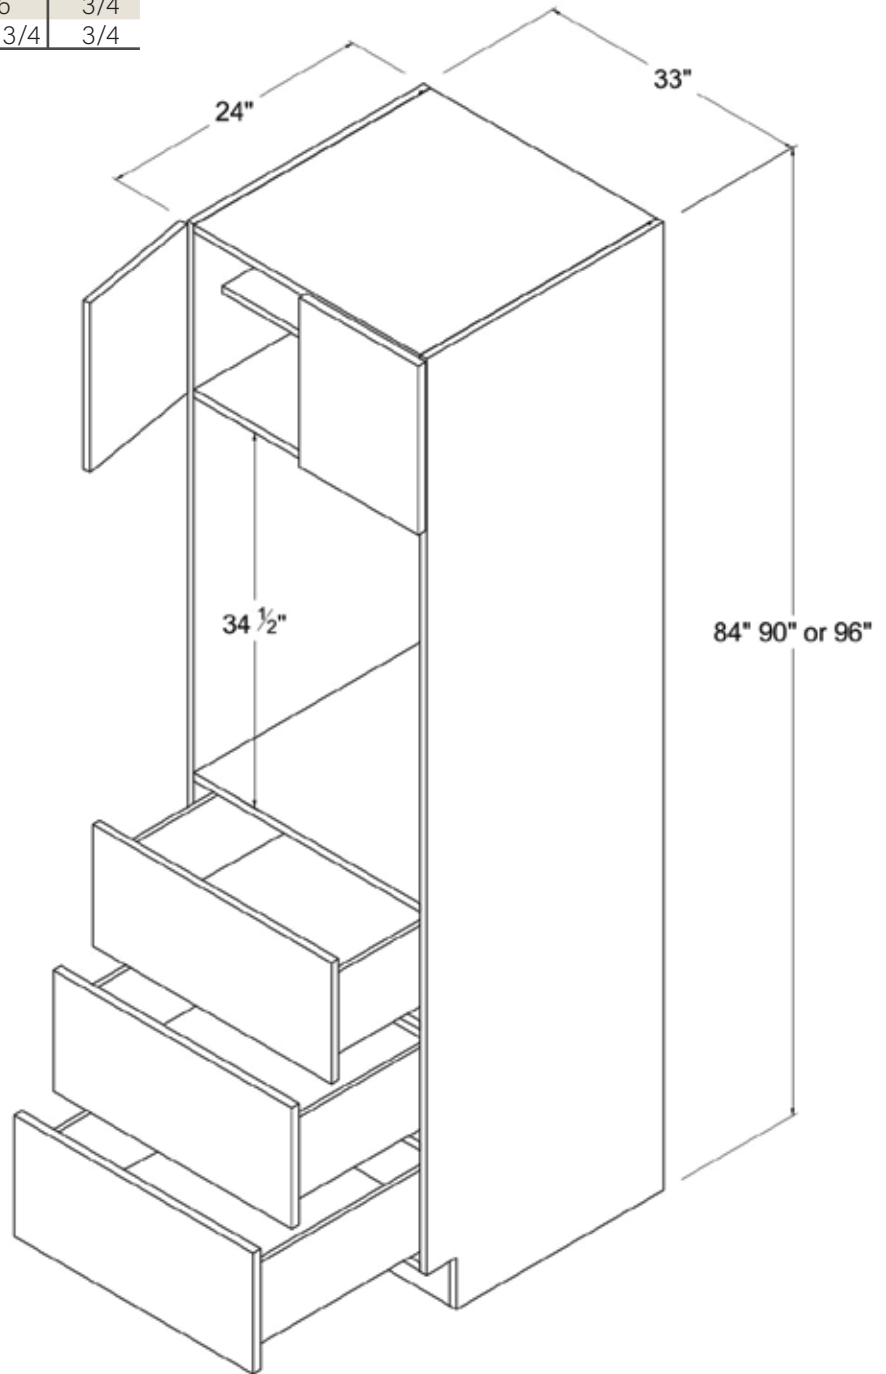

Single Oven Pantry

33"W

Item Code		W	H	D
O338424	Cabinet	33	84	24
	Door	16 3/8	14 7/8	3/4
	Small Drawer	32 7/8	6	3/4
	Big Drawer	32 7/8	11 3/4	3/4
O339024	Cabinet	33	90	24
	Door	16 3/8	20 7/8	3/4
	Small Drawer	32 7/8	6	3/4
	Big Drawer	32 7/8	11 3/4	3/4
O339624	Cabinet	33	96	24
	Door	16 7/8	26 7/8	3/4
	Small Drawer	32 7/8	6	3/4
	Big Drawer	32 7/8	11 3/4	3/4