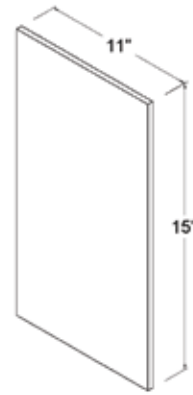

Sample Door