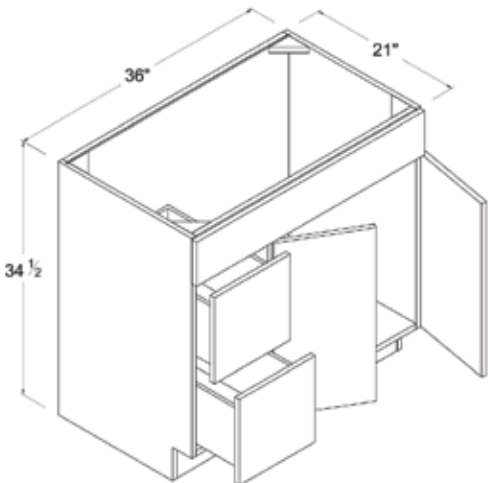

Vanity Combo

Item Code		W	H	D
V30TDL	Cabinet	30	34 1/2	21
	Door	17 7/8	23 9/16	3/4
	False Drawer	29 7/8	6	3/4
	Bottom Drawer	11 7/8	11 3/4	3/4
V30TDR	Cabinet	30	34 1/2	21
	Door	17 7/8	23 9/16	3/4
	False Drawer	29 7/8	6	3/4
	Bottom Drawer	11 7/8	11 3/4	3/4

Vanity Combo

Item Code		W	H	D
V36TDL	Cabinet	36	34 1/2	21
	Door	17 7/8	23 9/16	3/4
	False Drawer	35 7/8	6	3/4
	Bottom Drawer	11 7/8	11 3/4	3/4
V36TDR	Cabinet	36	34 1/2	21
	Door	17 7/8	23 9/16	3/4
	False Drawer	35 7/8	6	3/4
	Bottom Drawer	11 7/8	11 3/4	3/4