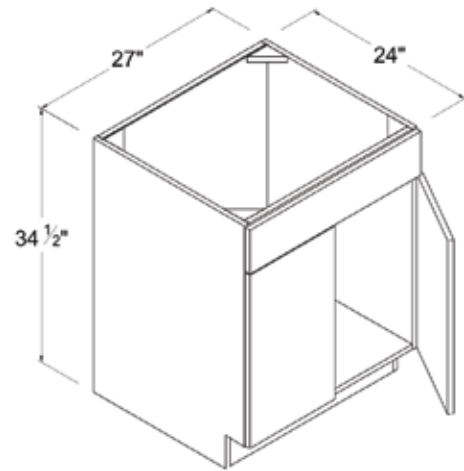

Sink Base

Item Code		W	H	D
SB27	Cabinet	27	34 1/2	24
	Door	13 3/8	23 9/16	3/4
	Drawer	26 7/8	6	3/4