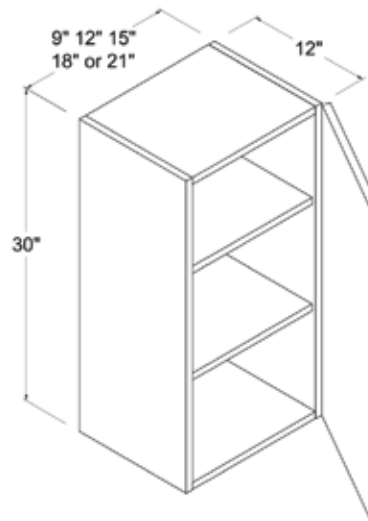

Wall Cabinet Single Door

30"H

Item Code		W	H	D
W0930	Cabinet	9	30	12
	Door	8 7/8	29 7/8	3/4
W1230	Cabinet	12	30	12
	Door	11 3/8	29 7/8	3/4
W1530	Cabinet	15	30	12
	Door	14 7/8	29 7/8	3/4
W1830	Cabinet	18	30	12
	Door	17 7/8	29 7/8	3/4
W2130	Cabinet	21	30	12
	Door	20 7/8	29 7/8	3/4