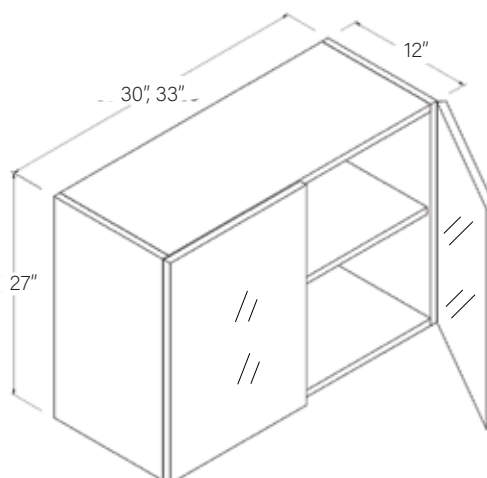

Wall Cabinet Double Glass Doors

27"H

Item Code		W	H	D
W3027GD	Cabinet	30	27	12
	Door	14 7/8	26 7/8	3/4
W3327GD	Cabinet	33	27	12
	Door	16 3/8	26 7/8	3/4