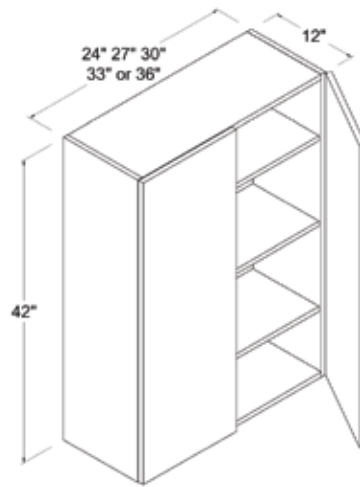

Wall Cabinet Double Doors

42"H

Item Code		W	H	D
W2442	Cabinet	24	42	12
	Door	11 7/8	41 7/8	3/4
W2742	Cabinet	27	42	12
	Door	13 3/8	41 7/8	3/4
W3042	Cabinet	30	42	12
	Door	14 7/8	41 7/8	3/4
W3342	Cabinet	33	42	12
	Door	16 3/8	41 7/8	3/4
W3642	Cabinet	36	42	12
	Door	17 7/8	41 7/8	3/4