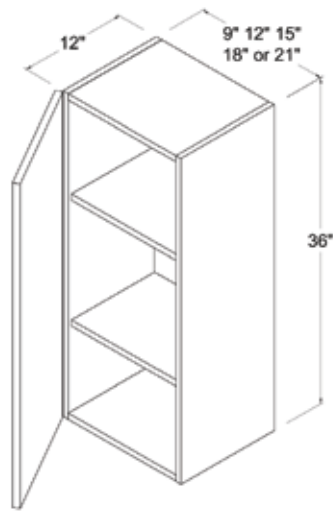

36"H

Wall Cabinet Single Door

Item Code		W	H	D
W0936	Cabinet	9	36	12
	Door	8 7/8	35 7/8	3/4
W1236	Cabinet	12	36	12
	Door	11 7/8	35 7/8	3/4
W1536	Cabinet	15	36	12
	Door	14 7/8	35 7/8	3/4
W1836	Cabinet	18	36	12
	Door	17 7/8	35 7/8	3/4
W2136	Cabinet	21	36	12
	Door	20 7/8	35 7/8	3/4

36"H

Wall Cabinet Double Doors

Item Code		W	H	D
W2436	Cabinet	24	36	12
	Door	11 7/8	35 7/8	3/4
W2736	Cabinet	27	36	12
	Door	13 3/8	35 7/8	3/4
W3036	Cabinet	30	36	12
	Door	14 7/8	35 7/8	3/4
W3336	Cabinet	33	36	12
	Door	16 3/8	35 7/8	3/4
W3636	Cabinet	36	36	12
	Door	17 7/8	35 7/8	3/4

42"H

Wall Cabinet Single Door

Item Code		W	H	D
W0942	Cabinet	9	42	12
	Door	8 7/8	41 7/8	3/4
W1242	Cabinet	12	42	12
	Door	11 3/8	41 7/8	3/4
W1542	Cabinet	15	42	12
	Door	14 7/8	41 7/8	3/4
W1842	Cabinet	18	42	12
	Door	17 7/8	41 7/8	3/4
W2142	Cabinet	21	42	12
	Door	20 7/8	41 7/8	3/4