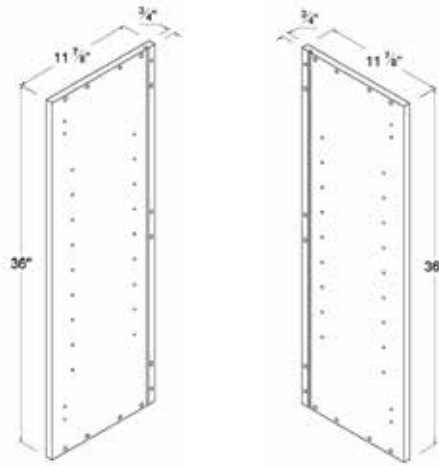

Finished Side Wall Panel 36"H

Item Code

WSP36R
WSP36L