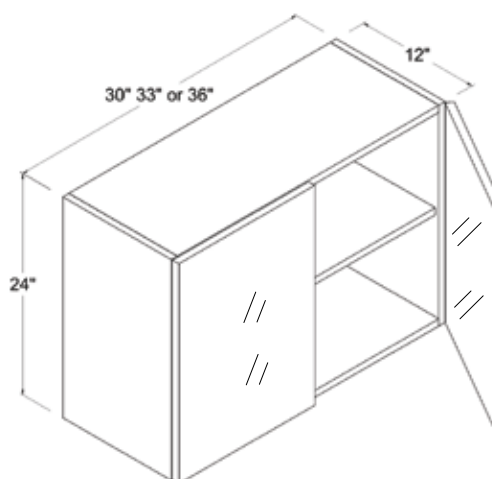

Wall Cabinet Double Glass Doors

24"H

Item Code		W	H	D
W3024GD	Cabinet	30	24	12
	Door	14 7/8	23 7/8	3/4
W3324GD	Cabinet	33	24	12
	Door	16 3/8	23 7/8	3/4
W3624GD	Cabinet	36	24	12
	Door	17 7/8	23 7/8	3/4