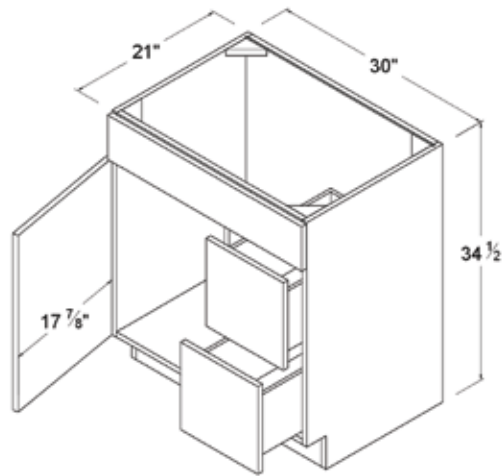

Vanity Combo

Item Code		W	H	D
V30TDL	Cabinet	30	34 1/2	21
	Door	17 7/8	23 9/16	3/4
	False Drawer	29 7/8	6	3/4
	Bottom Drawer	11 7/8	11 3/4	3/4
V30TDR	Cabinet	30	34 1/2	21
	Door	17 7/8	23 9/16	3/4
	False Drawer	29 7/8	6	3/4
	Bottom Drawer	11 7/8	11 3/4	3/4

Vanity Combo

Item Code		W	H	D
V36TDL	Cabinet	36	34 1/2	21
	Door	17 7/8	23 9/16	3/4
	False Drawer	35 7/8	6	3/4
	Bottom Drawer	11 7/8	11 3/4	3/4
V36TDR	Cabinet	36	34 1/2	21
	Door	17 7/8	23 9/16	3/4
	False Drawer	35 7/8	6	3/4
	Bottom Drawer	11 7/8	11 3/4	3/4