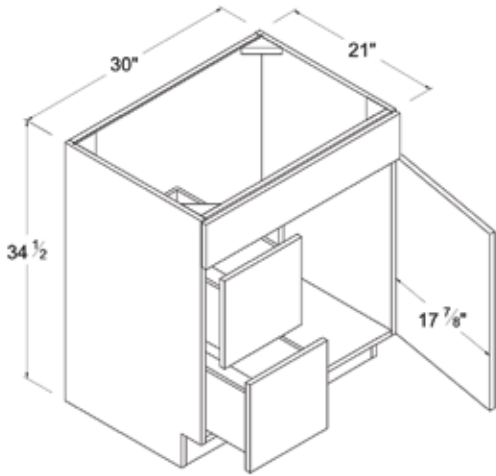

Vanity Combo

Item Code		W	H	D
V30TDL	Cabinet	30	34 1/2	21
	Door	17 7/8	23 9/16	3/4
	False Drawer	29 7/8	6	3/4
	Bottom Drawer	11 7/8	11 3/4	3/4
V30TDR	Cabinet	30	34 1/2	21
	Door	17 7/8	23 9/16	3/4
	False Drawer	29 7/8	6	3/4
	Bottom Drawer	11 7/8	11 3/4	3/4

Vanity Combo

Item Code		W	H	D
V36TDL	Cabinet	36	34 1/2	21
	Door	17 7/8	23 9/16	3/4
	False Drawer	35 7/8	6	3/4
	Bottom Drawer	11 7/8	11 3/4	3/4
V36TDR	Cabinet	36	34 1/2	21
	Door	17 7/8	23 9/16	3/4
	False Drawer	35 7/8	6	3/4
	Bottom Drawer	11 7/8	11 3/4	3/4