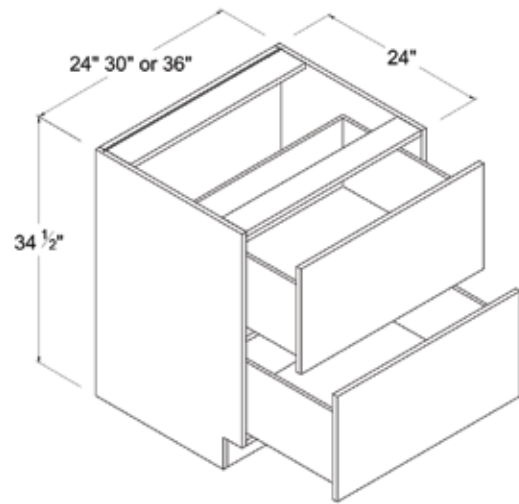

Two Drawer Base

Item Code		W	H	D
2DB24	Cabinet	24	34 1/2	24
	Top Drawer	23 7/8	14 13/16	3/4
	Bottom Drawer	23 7/8	14 13/16	3/4
2DB30	Cabinet	30	34 1/2	24
	Top Drawer	29 7/8	14 13/16	3/4
	Bottom Drawer	29 7/8	14 13/16	3/4
2DB36	Cabinet	36	34 1/2	24
	Top Drawer	35 7/8	14 13/16	3/4
	Bottom Drawer	35 7/8	14 13/16	3/4