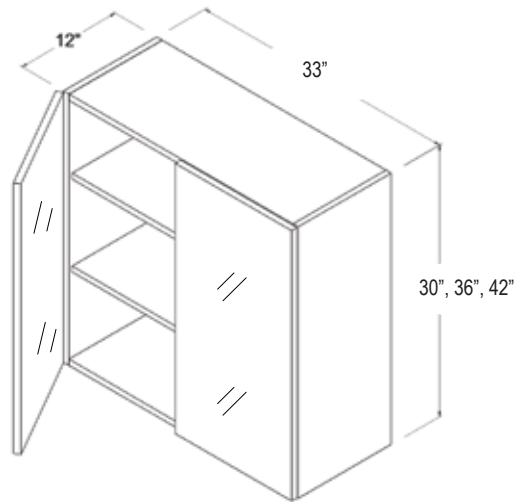

Wall Cabinet Double Glass Doors

Item Code		W	H	D
W3330GD	Cabinet	33	30	12
	Door	16 3/8	29 7/8	3/4
W3336GD	Cabinet	33	36	12
	Door	16 3/8	35 7/8	3/4
W3342GD	Cabinet	33	42	12
	Door	16 3/8	41 7/8	3/4