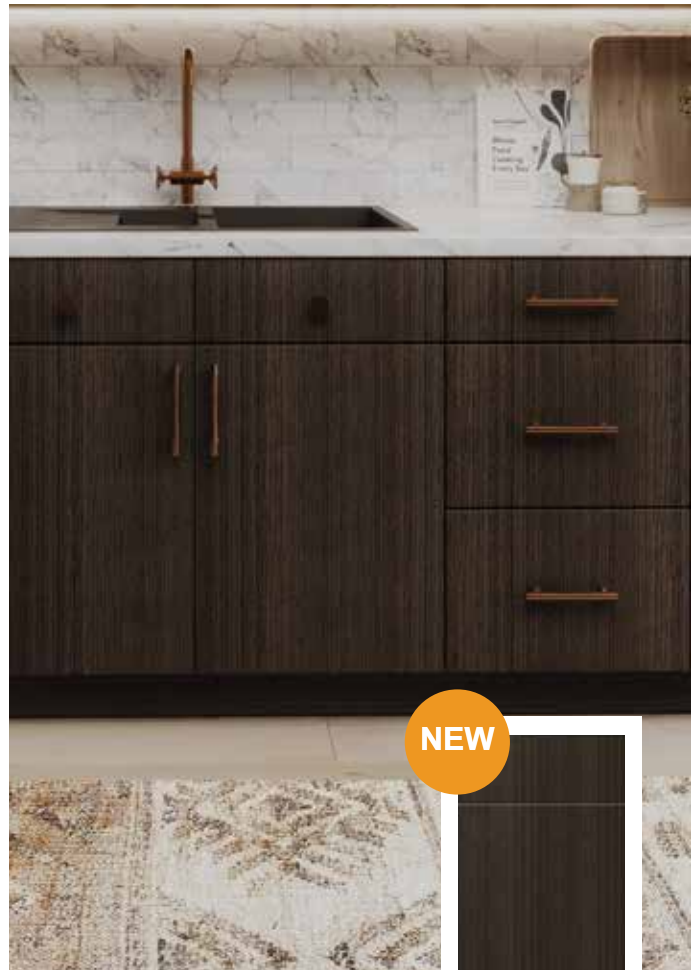

Model Name:
**OS -
Oak Shade**