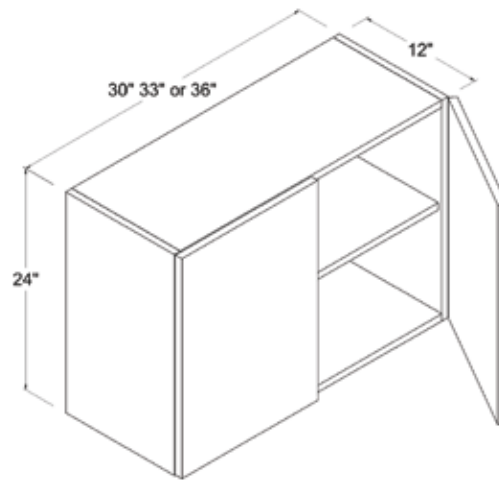

Wall Cabinet Double Doors

24"H

Item Code		W	H	D
W3024	Cabinet	30	24	12
	Door	14 7/8	23 7/8	3/4
W3324	Cabinet	33	24	12
	Door	16 3/8	23 7/8	3/4
W3624	Cabinet	36	24	12
	Door	17 7/8	23 7/8	3/4