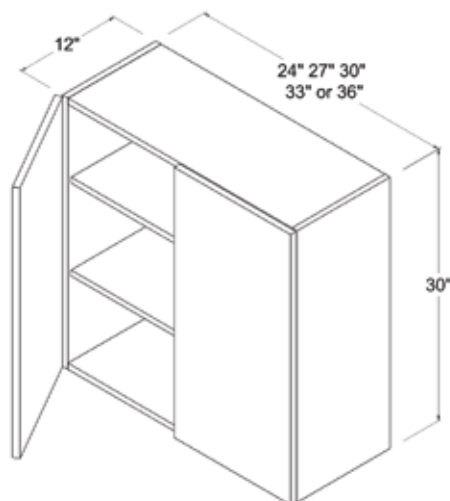

Wall Cabinet Double Doors

30"H

Item Code		W	H	D
W2430	Cabinet	24	30	12
	Door	11 7/8	29 7/8	3/4
W2730	Cabinet	27	30	12
	Door	13 3/8	29 7/8	3/4
W3030	Cabinet	30	30	12
	Door	14 7/8	29 7/8	3/4
W3330	Cabinet	33	30	12
	Door	16 3/8	29 7/8	3/4
W3630	Cabinet	36	30	12
	Door	17 7/8	29 7/8	3/4