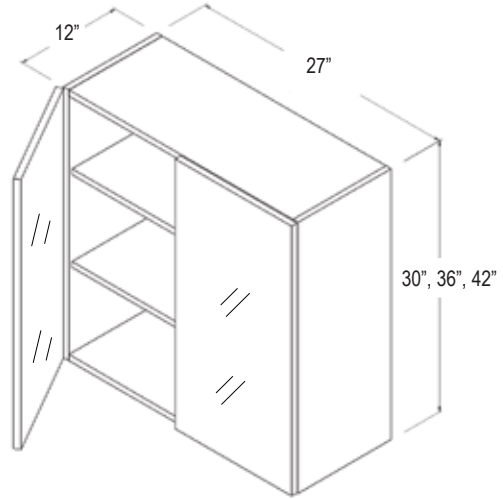

27"W

Wall Cabinet Double Glass Doors

Item Code		W	H	D
W2730GD	Cabinet	27	30	12
	Door	13 3/8	29 7/8	3/4
W2736GD	Cabinet	27	36	12
	Door	13 3/8	35 7/8	3/4
W2742GD	Cabinet	27	42	12
	Door	13 3/8	41 7/8	3/4