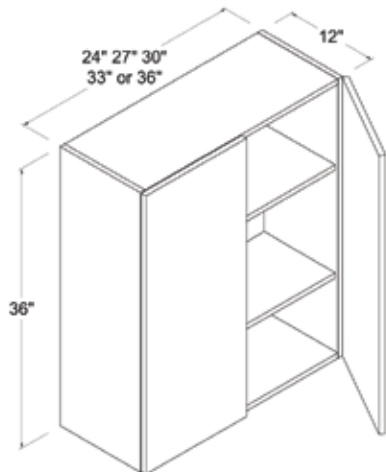

Wall Cabinet Single Door

Item Code		W	H	D
W0936	Cabinet	9	36	12
	Door	8 7/8	35 7/8	3/4
W1236	Cabinet	12	36	12
	Door	11 7/8	35 7/8	3/4
W1536	Cabinet	15	36	12
	Door	14 7/8	35 7/8	3/4
W1836	Cabinet	18	36	12
	Door	17 7/8	35 7/8	3/4
W2136	Cabinet	21	36	12
	Door	20 7/8	35 7/8	3/4

36"H

Wall Cabinet Double Doors

Item Code		W	H	D
W2436	Cabinet	24	36	12
	Door	11 7/8	35 7/8	3/4
W2736	Cabinet	27	36	12
	Door	13 3/8	35 7/8	3/4
W3036	Cabinet	30	36	12
	Door	14 7/8	35 7/8	3/4
W3336	Cabinet	33	36	12
	Door	16 3/8	35 7/8	3/4
W3636	Cabinet	36	36	12
	Door	17 7/8	35 7/8	3/4

42"H