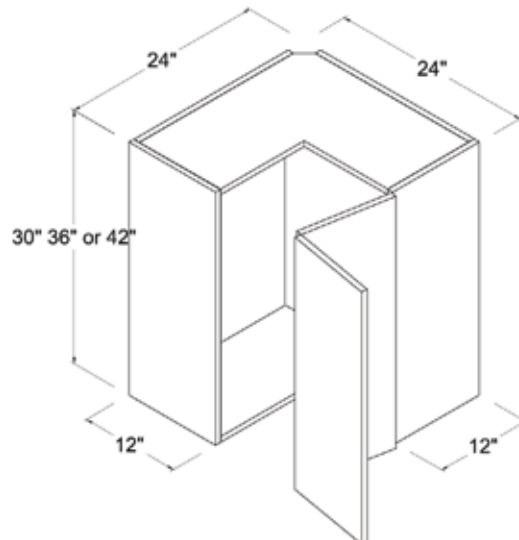

Wall Easy Reach Corner Cabinet

24"W

Item Code		W	H	D
WER2430	Cabinet	24	30	12
	Door	11 1/4	29 7/8	3/4
WER2436	Cabinet	24	36	12
	Door	11 1/4	35 7/8	3/4
WER2442	Cabinet	24	42	12
	Door	11 1/4	41 7/8	3/4