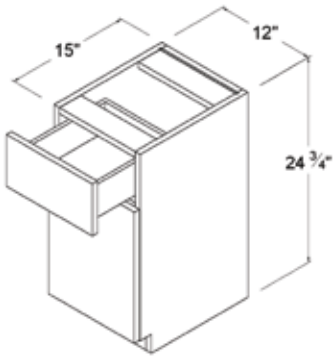

Mini Base

Item Code
Mini Base

Sample Door

Item Code
SD

Finished Panel

Item Code
FPL2496