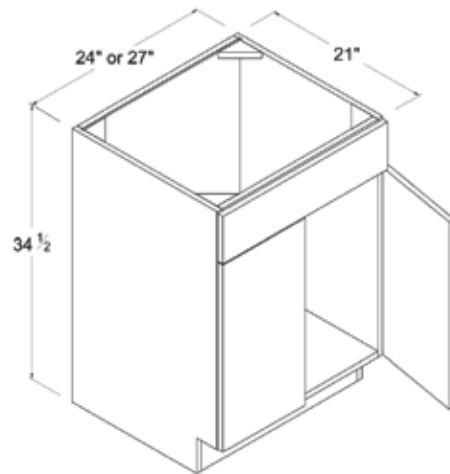

Vanity Sink Base

Item Code		W	H	D
VS24	Cabinet	24	34 1/2	21
	Door	11 7/8	23 9/16	3/4
	Drawer	23 7/8	6	3/4
VS27	Cabinet	27	34 1/2	21
	Door	13 3/8	23 9/16	3/4
	Drawer	26 7/8	6	3/4