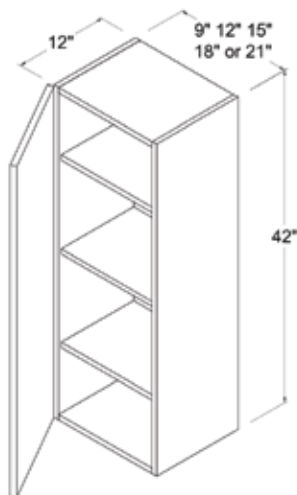

Wall Cabinet Single Door

Item Code		W	H	D
W0942	Cabinet	9	42	12
	Door	8 7/8	41 7/8	3/4
W1242	Cabinet	12	42	12
	Door	11 3/8	41 7/8	3/4
W1542	Cabinet	15	42	12
	Door	14 7/8	41 7/8	3/4
W1842	Cabinet	18	42	12
	Door	17 7/8	41 7/8	3/4
W2142	Cabinet	21	42	12
	Door	20 7/8	41 7/8	3/4