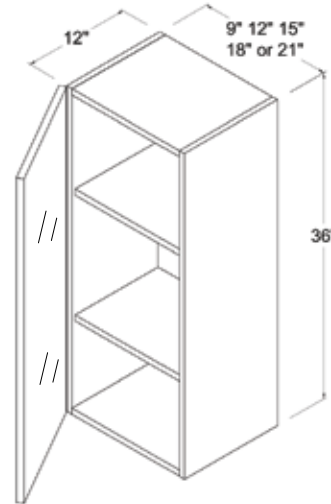

Wall Cabinet Single Glass Door

36"H

Item Code		W	H	D
W0936GD	Cabinet	9	36	12
	Door	8 7/8	35 7/8	3/4
W1236GD	Cabinet	12	36	12
	Door	11 7/8	35 7/8	3/4
W1536GD	Cabinet	15	36	12
	Door	14 7/8	35 7/8	3/4
W1836GD	Cabinet	18	36	12
	Door	17 7/8	35 7/8	3/4
W2136GD	Cabinet	21	36	12
	Door	20 7/8	35 7/8	3/4