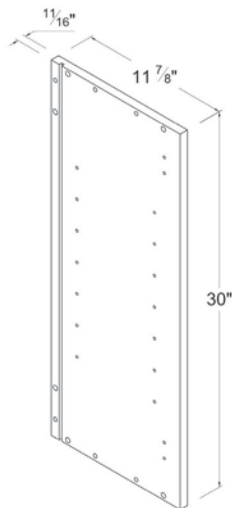

Finished Side Wall Panel 30"H

Item Code

WSP30