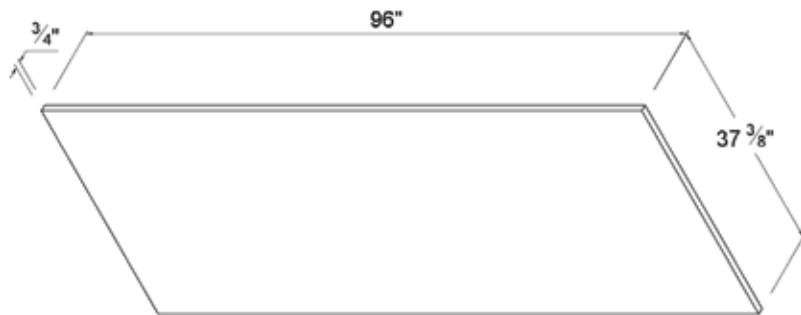

### Finished Panel

Item Code

FPL3796