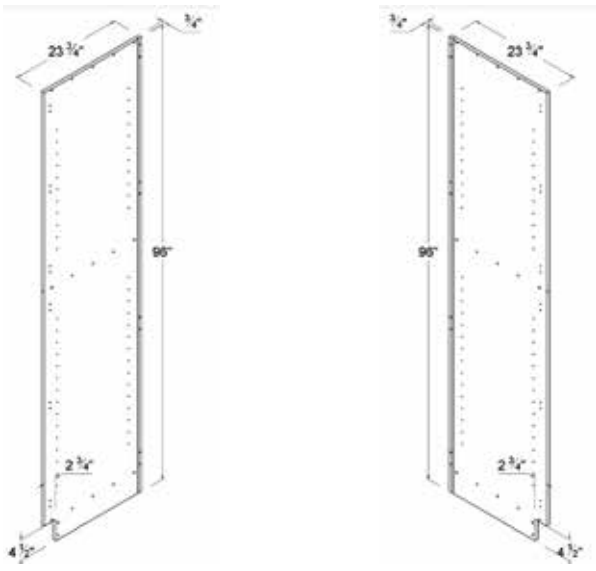

Item Code
VSPR
VSPL

Finished Side Tall Pantry Panel

Item Code
USPR96
USPL96