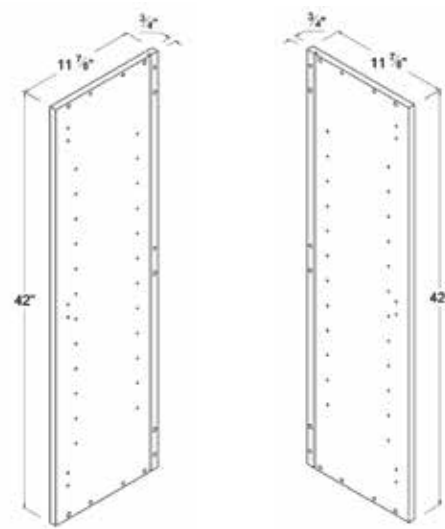

Finished Side Wall Panel 42"H

Item Code

WSP42R
WSP42L