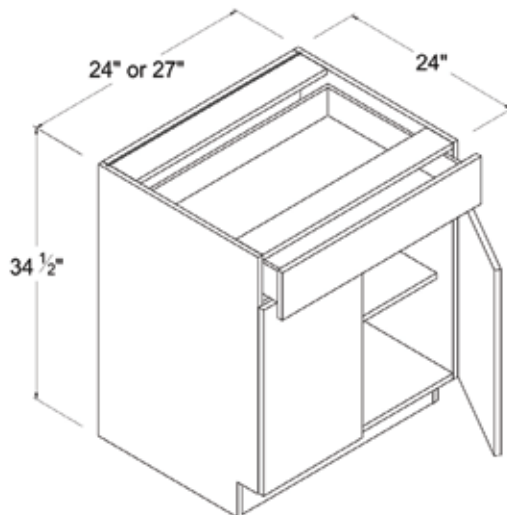

Base Cabinet Double Doors

Item Code		W	H	D
B24	Cabinet	24	34 1/2	24
	Door	11 7/8	23 9/16	3/4
	Drawer	23 7/8	6	3/4
B27	Cabinet	27	34 1/2	24
	Door	13 3/8	23 9/16	3/4
	Drawer	26 7/8	6	3/4