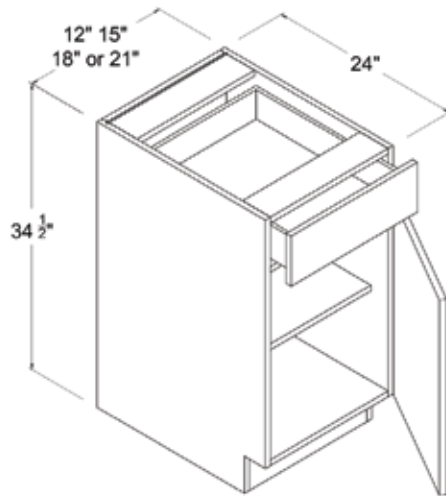

Base Cabinet Single Door

Item Code		W	H	D
B12	Cabinet	12	34 1/2	24
	Door	11 7/8	23 9/16	3/4
	Drawer	11 7/8	6	3/4
B15	Cabinet	15	34 1/2	24
	Door	14 7/8	23 9/16	3/4
	Drawer	14 7/8	6	3/4
B18	Cabinet	18	34 1/2	24
	Door	17 7/8	23 9/16	3/4
	Drawer	17 7/8	6	3/4
B21	Cabinet	21	34 1/2	24
	Door	20 7/8	23 9/16	3/4
	Drawer	20 7/8	6	3/4