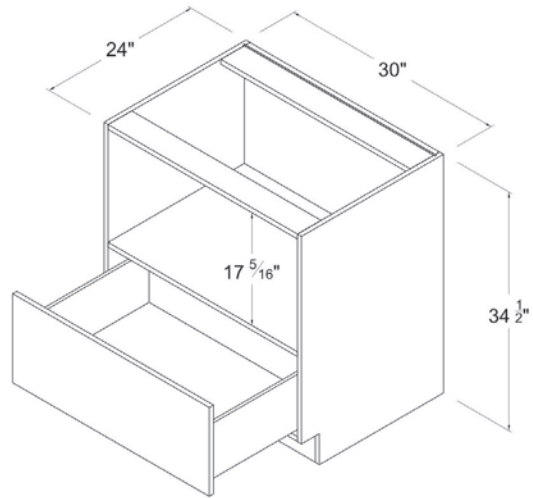

Microwave Base Cabinet

Item Code		W	H	D
MB30	Cabinet	30	34 1/2	24
	Door	29 7/8	11 5/8	3/4
	Opening Dimensions: 28 1/2"W x 17 5/16"H