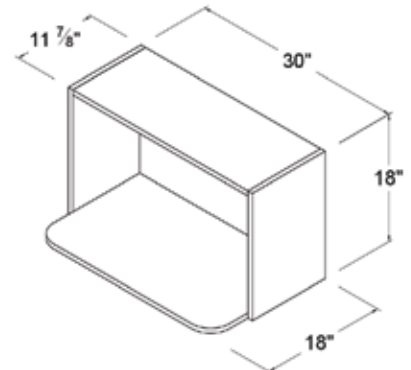

Wall Microwave Open Box

Item Code

MOS3018