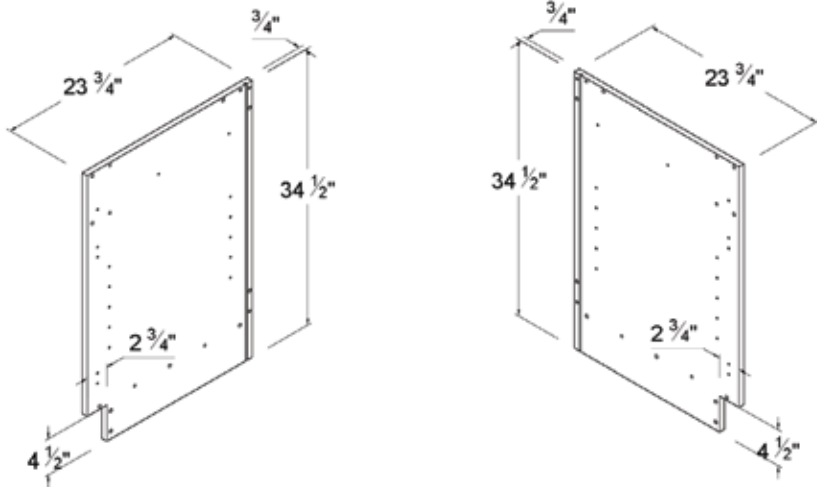

Finished Side Base Panel

Item Code
BSPR
BSPL