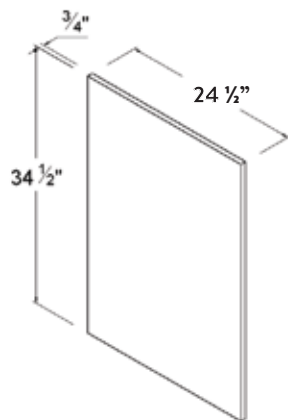

Base Decorative End Panel

Item Code

BDEP