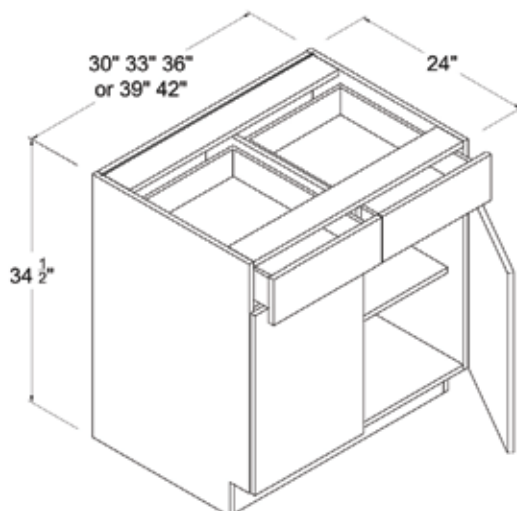

Base Cabinet Double Doors

Item Code		W	H	D
B30	Cabinet	30	34 1/2	24
	Door	14 7/8	23 9/16	3/4
	Drawer	14 7/8	6	3/4
B33	Cabinet	33	34 1/2	24
	Door	16 3/8	23 9/16	3/4
	Drawer	16 3/8	6	3/4
B36	Cabinet	36	34 1/2	24
	Door	17 7/8	23 9/16	3/4
	Drawer	17 7/8	6	3/4
B39	Cabinet	39	34 1/2	24
	Door	19 3/8	23 9/16	3/4
	Drawer	19 3/8	6	3/4
B42	Cabinet	42	34 1/2	24
	Door	20 7/8	23 9/16	3/4
	Drawer	20 7/8	6	3/4