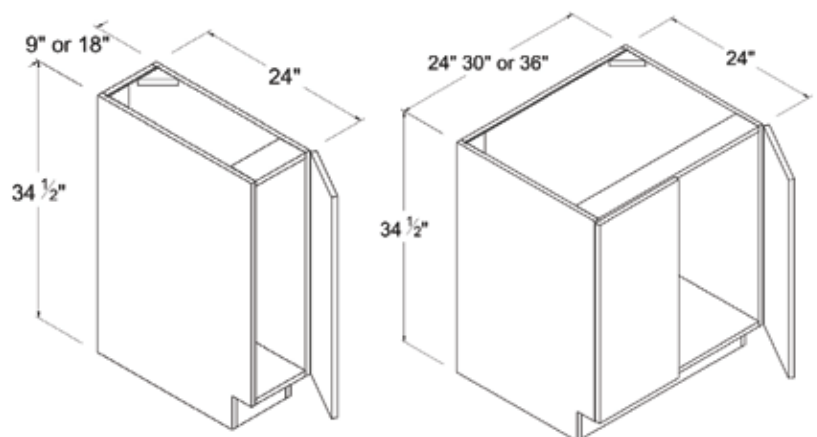

Full Height Door Base Cabinet

Item Code		W	H	D
FHB09	Cabinet	9	34 1/2	24
	Door	8 7/8	29 11/6	3/4
FHB18	Cabinet	18	34 1/2	24
	Door	17 7/8	29 11/6	3/4
FHB24	Cabinet	24	34 1/2	24
	Door	11 7/8	29 11/6	3/4
FHB30	Cabinet	30	34 1/2	24
	Door	14 7/8	29 11/6	3/4
FHB36	Cabinet	36	34 1/2	24
	Door	17 7/8	29 11/6	3/4